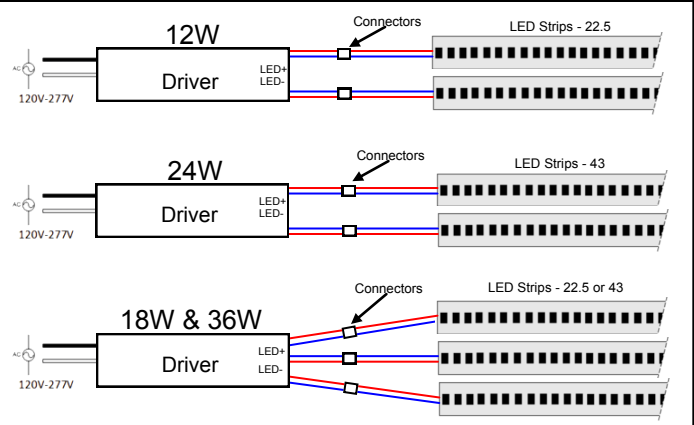

LED Strips & Drivers Replace Fluorescent Bulbs & Ballasts

LED Strip Dimensions

**Easy Installation
Install Into Existing Fixture**

Applications, Features and Benefits

- Replaces All Fluorescent Bulbs & Ballasts in Fixture
- CLF-43 Uses 24W (2 Strips), 36W (3 Strips) or 48W (4 Strips)
- CLF-22.5 Uses 12W (2 Strips), 18W (3 Strips) or 24W (4 Strips)
- Available in 4200K & 6000K Color Temperature
- 87.5 Lumens per Watt
- Easy Installation - Use Existing Fixture Housing
- Maintenance Free
- 7-20+ Year Product Lifetime (Rated 120,000 Hours)
- Eligible for Utility Rebates and Tax Deductions
- ETL Listed
- DLC - Utility Rebates Approved
- Average Payback 2 Years or Less (depends on local rates & rebates)
- 5 Year Limited Parts Warranty

Wiring Diagram

LED & Driver Specifications

- 120V-277V Universal Power Driver
- 87.5 Lumens per Watt
- Color Rendering Index (CRI) = 80+
- Correlated Color Temperature (CCT) = 4198
- Electronic Driver Features High Power Factor (>0.97), Flickering Free, Low Loss, Constant Output