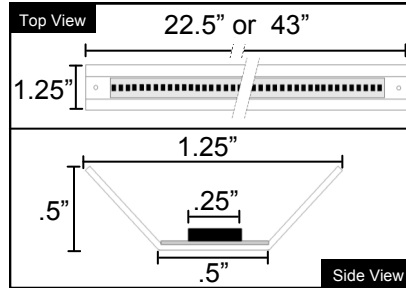

LED Strips & Drivers Replace Fluorescent Bulbs & Ballasts

LED Strip Dimensions

**Easy Installation
Install Into Existing Fixture**

Applications, Features and Benefits

- Replaces All Fluorescent Bulbs & Ballasts in Fixture
- CLF-43 Uses 24W (2 Strips), 36W (3 Strips) or 48W (4 Strips)
- CLF-22.5 Uses 12W (2 Strips), 18W (3 Strips) or 24W (4 Strips)
- Available in 4200K & 6000K Color Temperature
- 87.5 Lumens per Watt
- Easy Installation - Use Existing Fixture Housing
- Maintenance Free
- 7-20+ Year Product Lifetime (Rated 120,000 Hours)
- Eligible for Utility Rebates and Tax Deductions
- ETL Listed
- DLC - Utility Rebates Approved
- Average Payback 2 Years or Less (depends on local rates & rebates)
- 5 Year Limited Parts Warranty