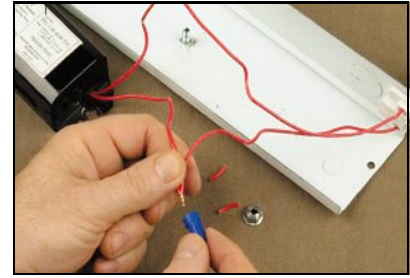

LED Strips & Drivers Replace Fluorescent Bulbs & Ballasts

LED Strip Dimensions

**Easy Installation
Install Into Existing Fixture**

Applications, Features and Benefits

- Replaces All Fluorescent Bulbs & Ballasts in Fixture
- CLF-43 Uses 24W (2 Strips), 36W (3 Strips) or 48W (4 Strips)
- CLF-22.5 Uses 12W (2 Strips), 18W (3 Strips) or 24W (4 Strips)
- Available in 4200K & 6000K Color Temperature
- 87.5 Lumens per Watt
- Easy Installation - Use Existing Fixture Housing
- Maintenance Free
- 7-20+ Year Product Lifetime (Rated 120,000 Hours)
- Eligible for Utility Rebates and Tax Deductions
- ETL Listed
- DLC - Utility Rebates Approved
- Average Payback 2 Years or Less (depends on local rates & rebates)
- 5 Year Limited Parts Warranty