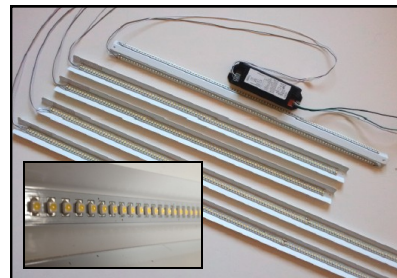

LED Retrofit Kit for 2x2 & 2x4 Ceiling Fixtures Models CLF 22.5 & 43

Leading Energy Designs, Ltd.

Easy Installation
Install into Existing Fixtures

**DOE Mandated Fluorescent
T12 Phase Out**

**LED Strips & Drivers Replace
Fluorescent Lights & Ballasts**

Applications, Features and Benefits

- Replaces All Your Fluorescent Tubes & Ballasts
- Uses Existing Fixture Housings
- Up to 80% Energy Savings!
- Rated 120,000 Hours
- Easy Installation
- Maintenance Free
- ETL Listed
- DLC Approved
- 5 Year Limited Parts Warranty

LED Strips & Drivers Replace Fluorescent Bulbs & Ballasts

LED Strip Dimensions

**Easy Installation
Install Into Existing Fixture**

Applications, Features and Benefits

- Replaces All Fluorescent Bulbs & Ballasts in Fixture
- CLF-43 Uses 24W (2 Strips), 36W (3 Strips) or 48W (4 Strips)
- CLF-22.5 Uses 12W (2 Strips), 18W (3 Strips) or 24W (4 Strips)
- Available in 4200K & 6000K Color Temperature
- 87.5 Lumens per Watt
- Easy Installation - Use Existing Fixture Housing
- Maintenance Free
- 7-20+ Year Product Lifetime (Rated 120,000 Hours)
- Eligible for Utility Rebates and Tax Deductions
- ETL Listed
- DLC - Utility Rebates Approved
- Average Payback 2 Years or Less (depends on local rates & rebates)
- 5 Year Limited Parts Warranty