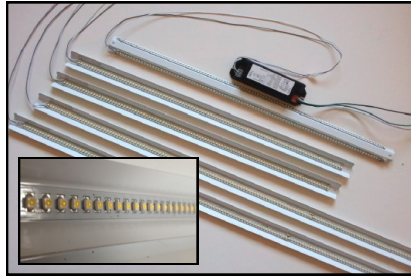

Applications, Features and Benefits

- Replaces All Your Fluorescent Tubes & Ballasts
- Uses Existing Fixture Housings
- Up to 80% Energy Savings!
- Rated 120,000 Hours
- Easy Installation
- Maintenance Free
- ETL Listed
- DLC Approved
- 5 Year Limited Parts Warranty

LED Strips & Drivers Replace Fluorescent Bulbs & Ballasts

LED Strip Dimensions

**Easy Installation
Install Into Existing Fixture**

Applications, Features and Benefits

- Replaces All Fluorescent Bulbs & Ballasts in Fixture
- CLF-43 Uses 24W (2 Strips), 36W (3 Strips) or 48W (4 Strips)
- CLF-22.5 Uses 12W (2 Strips), 18W (3 Strips) or 24W (4 Strips)
- Available in 4200K & 6000K Color Temperature
- 87.5 Lumens per Watt
- Easy Installation - Use Existing Fixture Housing
- Maintenance Free
- 7-20+ Year Product Lifetime (Rated 120,000 Hours)
- Eligible for Utility Rebates and Tax Deductions
- ETL Listed
- DLC - Utility Rebates Approved
- Average Payback 2 Years or Less (depends on local rates & rebates)
- 5 Year Limited Parts Warranty