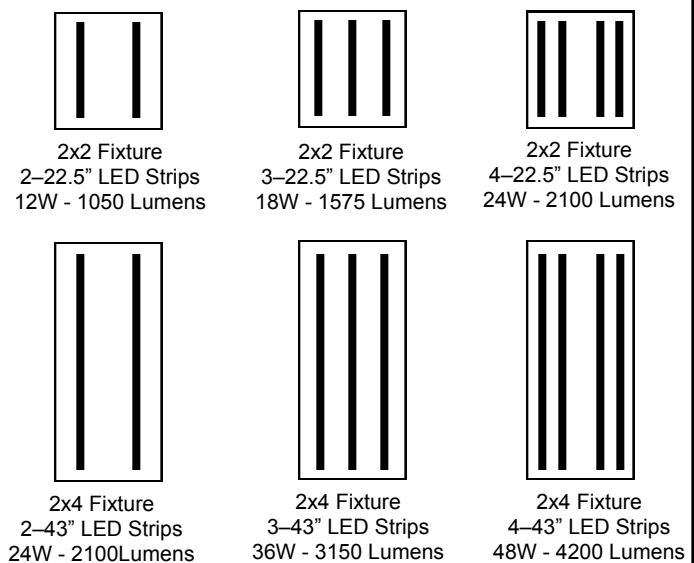

Watts & Lumens per Kit

Leading Energy Designs, Ltd.
www.LeadingEnergyDesigns.com
info@LeadingEnergyDesigns.com
815-382-8852