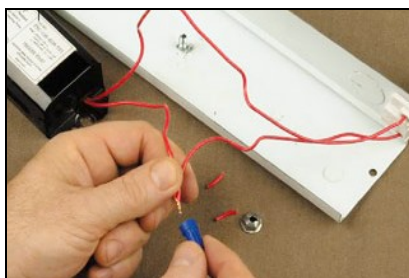

LED Retrofit Kit for 2x2 & 2x4 Ceiling Fixtures Models CLF 22.5 & 43

Leading Energy Designs, Ltd.

Easy Installation
Install into Existing Fixtures

**DOE Mandated Fluorescent
T12 Phase Out**

**LED Strips & Drivers Replace
Fluorescent Lights & Ballasts**

Applications, Features and Benefits

- Replaces All Your Fluorescent Tubes & Ballasts
- Uses Existing Fixture Housings
- Up to 80% Energy Savings!
- Rated 120,000 Hours
- Easy Installation
- Maintenance Free
- ETL Listed
- DLC Approved
- 5 Year Limited Parts Warranty