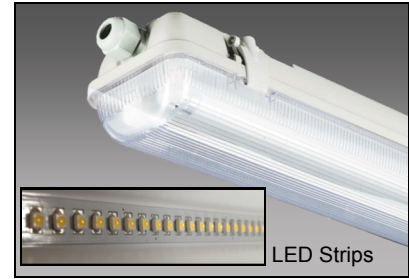

Wet Certified Vapor Tight Utility LED Lights Models WUL 24" & 48"

Leading Energy Designs, Ltd.

Dust Tight and Can Handle
Jetting Water - Any Direction

DOE Mandated Fluorescent
T12 Phase Out

LED Strips Enclosed
in Vapor Tight Housing

Applications, Features and Benefits

- Up to 80% Energy Savings!
WUL 24" uses only 12W or 24W
WUL 48" uses only 24W or 48W
- High Lumen Output Outperforms
Traditional Fluorescent Fixtures
- Rated 50,000 Hours
- IP 65 Rated Fixture is Ideal for Indoor and
Outdoor Locations with Damp Conditions
- Long-Life Silicone Gaskets for Dry Components
- Replaceable Drivers and LED Strips
with Quick-Fitwire Connectors
- Open Plenum & Greenfield Connector Ready
- Easy Installation
- Maintenance Free
- DLC Approved Product
- 5 Year Limited Parts Warranty