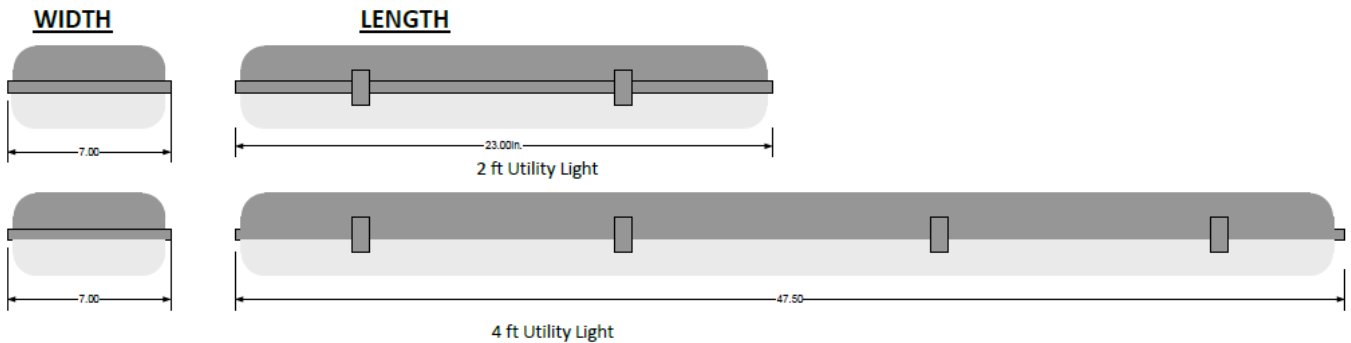

Leading Energy Designs, Ltd.

www.LeadingEnergyDesigns.com
info@LeadingEnergyDesigns.com
815-382-8859

Wet Certified Vapor Tight Utility LED Lights Models WUL 24" & 48"

Leading Energy Designs, Ltd.

LED Strips Enclosed
in Vapor Tight Housing

Dust Tight and Can Handle
Jetting Water - Any Direction

Fixture Dimensions

LED & Driver Specifications

- 120V-277V Universal Power Driver
- 87.5 Lumens per Watt
- Color Rendering Index (CRI) = 80+
- Correlated Color Temperature (CCT) = 4198
- Electronic Driver Features High Power Factor (>0.97), Flickering Free, Low Loss, Constant Output